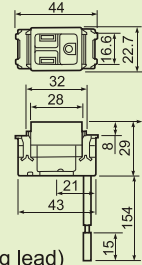

LLWNG Wall Switches & Socket

LLWNG1091-7

Universal receptacle 10A 250V

LLWN1101W1

(Hospital grade)
3-wire grounding receptacle(with grounding lead)

LLWN5461-7

Apellation pushbutton "B", single pole
10A 100V AC, *WH5461W-7K
Same color as wide series models

LLWN3700-8

LLWNG5001-701

Switch "B", single pole
15A 300V AC

LLWNG5002-701

Switch "C", 3-way
15A 300V AC

LLWZ1201

(DIN type)
DIN type television terminal

LLWNT15649