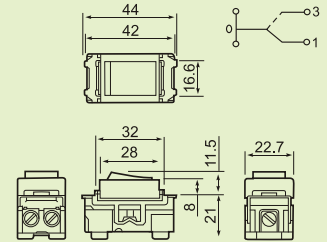

LLWN3700-8

LLWNG5001-701

Switch "B", single pole
15A 300V AC

LLWNG5002-701

Switch "C", 3-way
15A 300V AC

LLWZ1201

(DIN type)
DIN type television terminal

LLWNT15649