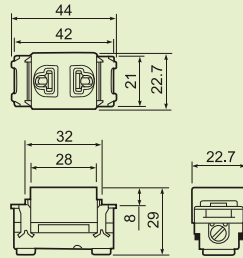

LLWNG Wall Switches & Socket

LLWNG1091-7

Universal receptacle 10A 250V

LLWN1101W1

(Hospital grade)
3-wire grounding receptacle(with grounding lead)

LLWN5461-7

Apellation pushbutton "B", single pole
10A 100V AC, *WH5461W-7K
Same color as wide series models

LLWN3700-8

LLWNG5001-701

Switch "B", single pole
15A 300V AC

LLWNG5002-701

Switch "C", 3-way
15A 300V AC

LLWZ1201

(DIN type)
DIN type television terminal

LLWNT15649