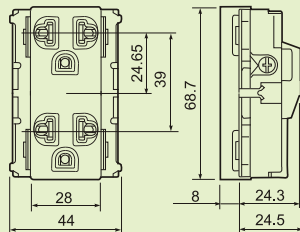

LLWNG15923-7