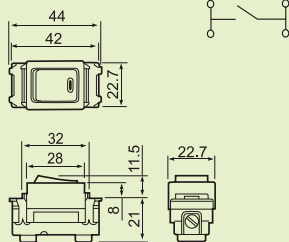

LLWNG Wall Switches & Socket

LLWNG1091-7

Universal receptacle 10A 250V

LLWN1101W1

(Hospital grade)
3-wire grounding receptacle(with grounding lead)

LLWN5461-7

Apellation pushbutton "B", single pole
10A 100V AC, *WH5461W-7K
Same color as wide series models

LLWN3700-8

LLWNG5001-701

Switch "B", single pole
15A 300V AC

LLWNG5002-701

Switch "C", 3-way
15A 300V AC

LLWZ1201

(DIN type)
DIN type television terminal

LLWNT15649