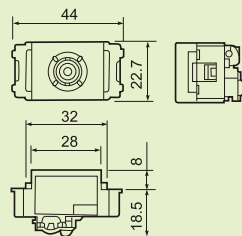

LLWN3700-8

LLWNG5001-701

Switch "B", single pole
15A 300V AC

LLWNG5002-701

Switch "C", 3-way
15A 300V AC

LLWZ1201

(DIN type)
DIN type television terminal

LLWNT15649