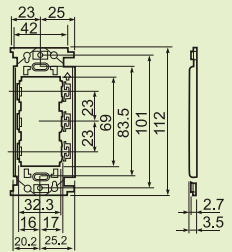

LLWNG Wall Switches & Socket

LLWNG1091-7

Universal receptacle 10A 250V

LLWN1101W1

(Hospital grade)
3-wire grounding receptacle(with grounding lead)

LLWN5461-7

Apellation pushbutton "B", single pole
10A 100V AC, *WH5461W-7K
Same color as wide series models

LLWN3700-8

LLWNG5001-701

Switch "B", single pole
15A 300V AC

LLWNG5002-701

Switch "C", 3-way
15A 300V AC

LLWZ1201

(DIN type)
DIN type television terminal

LLWNT15649