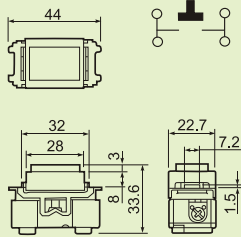

LLWNG Wall Switches & Socket

LLWNG1091-7

Universal receptacle 10A 250V

LLWN1101W1

(Hospital grade)
3-wire grounding receptacle(with grounding lead)

LLWN5461-7

Apellation pushbutton "B", single pole
10A 100V AC, *WH5461W-7K
Same color as wide series models

LLWN3700-8

LLWNG5001-701

Switch "B", single pole
15A 300V AC

LLWNG5002-701

Switch "C", 3-way
15A 300V AC

LLWZ1201

(DIN type)
DIN type television terminal

LLWNT15649