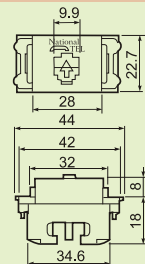

LLWN3700-8

LLWNG5001-701

Switch "B", single pole
15A 300V AC

LLWNG5002-701

Switch "C", 3-way
15A 300V AC

LLWZ1201

(DIN type)
DIN type television terminal

LLWNT15649